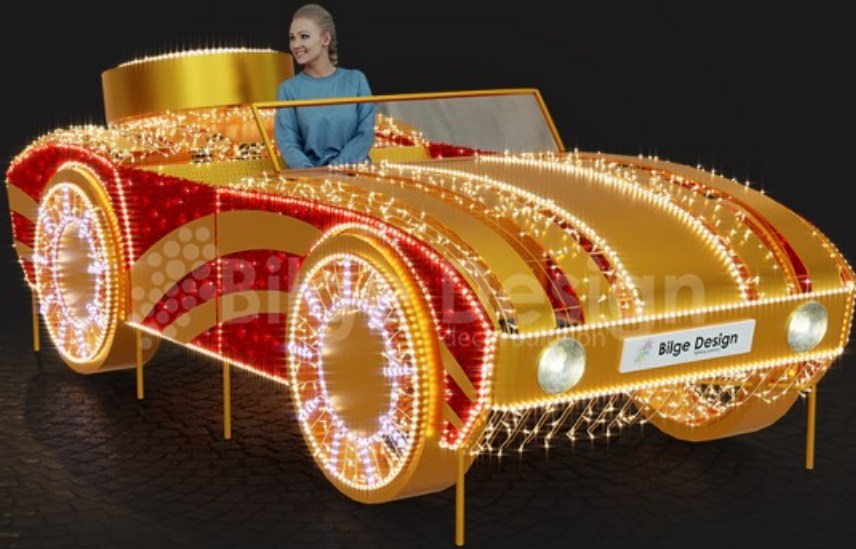

3D Car

- ↑ 125cm
- ↔ 350cm
- ↗ 150cm
- 📦 3d-arb-450-2